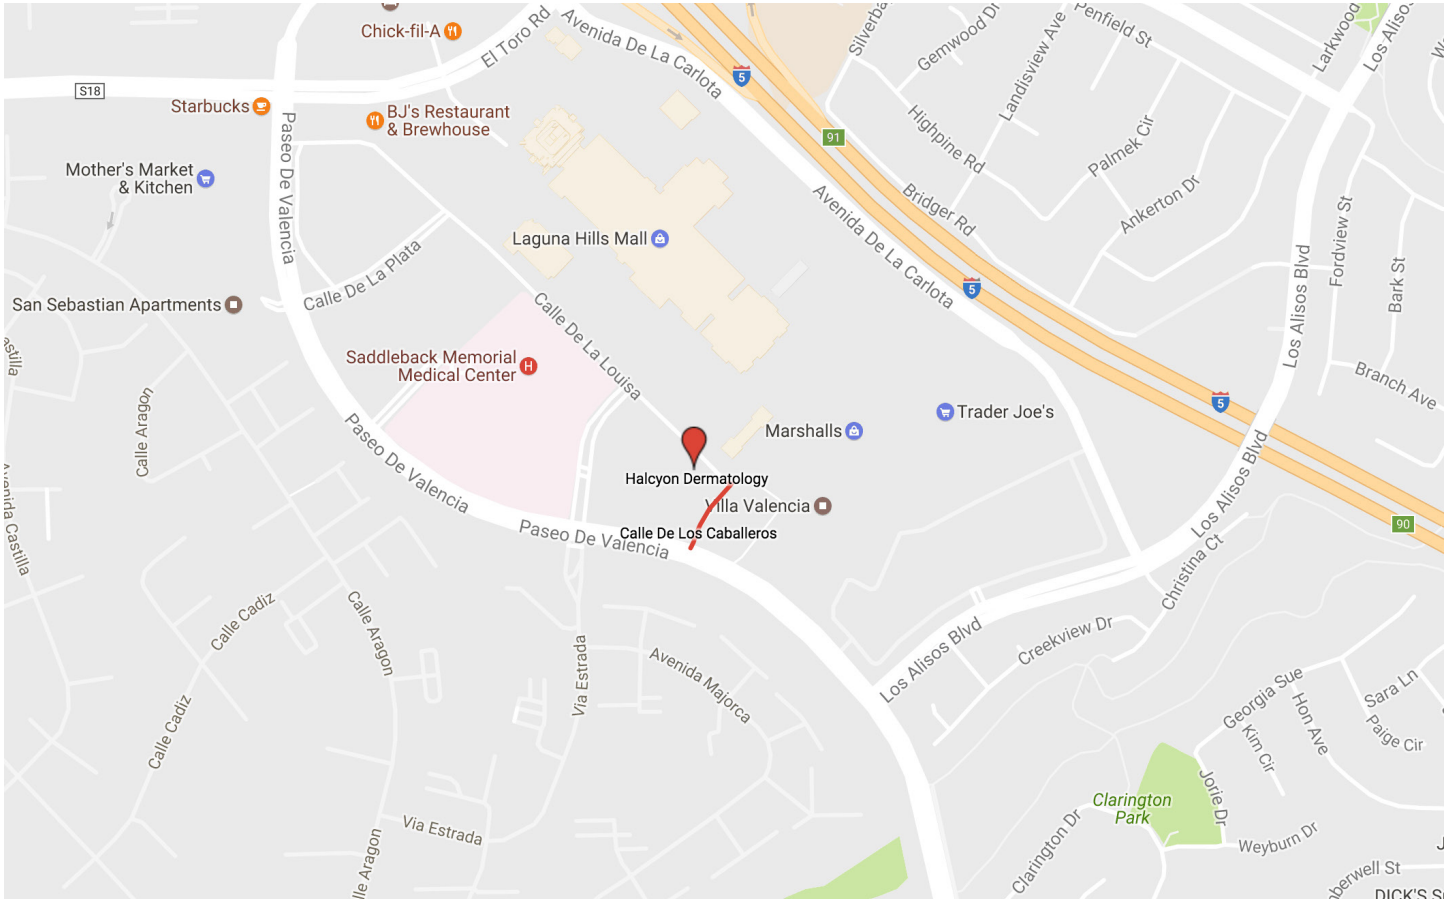

# DIRECTIONS TO HALCYON DERMATOLOGY OF LAGUNA HILLS

**24431 Calle de la Louisa, Suite 200  
Laguna Hills, CA, 92653**

**GPS is frequently wrong to this address. We recommend you navigate to the intersection of Calle de la Louisa and Los Caballeros when using GPS. We are located across the street from the Laguna Hills Mall and the Laguna Hills Transportation Center.**

## COMING FROM THE NORTH

1. 5 South
2. Exit El Toro Rd.
3. Stay in straight lane when exiting, do NOT turn right or left.
4. Turn left on Health Center Dr.
5. Turn right at 1st Stop Sign (Calle de la Louisa)
6. Park in 2nd parking opening on the right.
7. Walk out from where you pulled in, two buildings over on the right

## COMING FROM THE SOUTH

1. 5 North
2. Exit El Toro Rd.
3. Turn left at exit
4. Turn left on Paseo de Valencia
5. Turn left on Health Center Dr.
6. Turn right at 1st Stop Sign (Calle de la Louisa)
7. Park in 2nd parking opening on the right.
8. Walk out from where you pulled in, two buildings over on the right